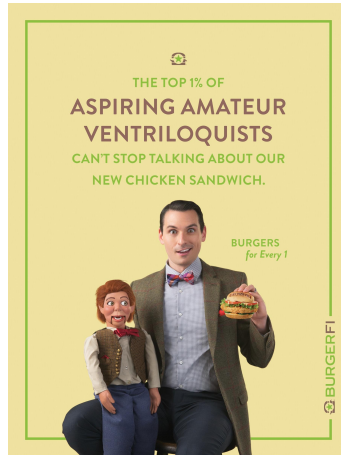

WMA Rochester

Nic D.

Email	nicdet@yahoo.com
Expiration Date	2018-11-09
Height	6'1"
Hair Color	Dark Brown
Eye Color	Brown
Age	31
Gender	Male
Ethnic Group	Caucasian
Shirt	15.5/34
Waist	32
Shoe size	13
Inseam	34
Suit	40L
Age Range	Between 31 and 35
City	Maryland
Category	Commercial, Fashion, Direct Book, Lifestyles, Celebrity-Actor
wp_user_id	47